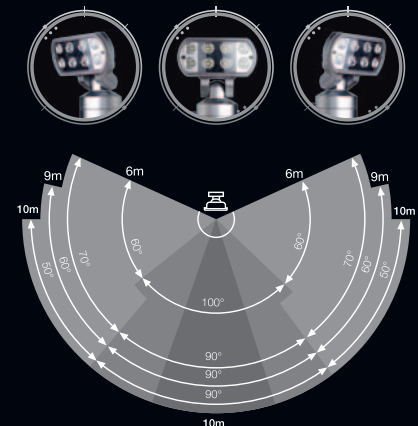

TOTAL DETECTION RANGE

AVAILABLE COLOURS

newlite

PRODUCT OF NEWLITE PTY LTD
www.newlitecorp.com.au
email: info@nightwatcher.com.au
customer service: 1300 281 005